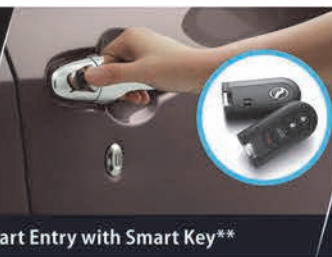

2-passenger Mode (II)

2-passenger Mode (III)

Front Passenger & Rear Full-flat Mode

4-passenger Mode

3-passenger Mode (I)

3-passenger Mode (II)

Front Full-flat Mode (Static Condition)

Push Start/Stop Button**

Smart Entry with Smart Key**

Multimedia System with Navigation & Reverse Camera*

'Smart Link' for Android only*

Image for illustrative purposes only.

Multipurpose Compartment

Handphone Slot & USB Port** (Rear Console)