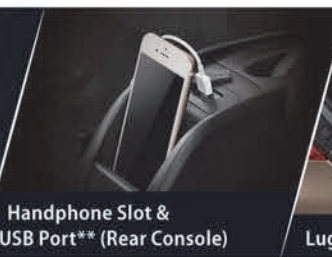

Smart Entry with Smart Key**

Multimedia System with Navigation & Reverse Camera*

'Smart Link' for Android only*

Image for illustrative purposes only.

Multipurpose Compartment

Handphone Slot & USB Port** (Rear Console)