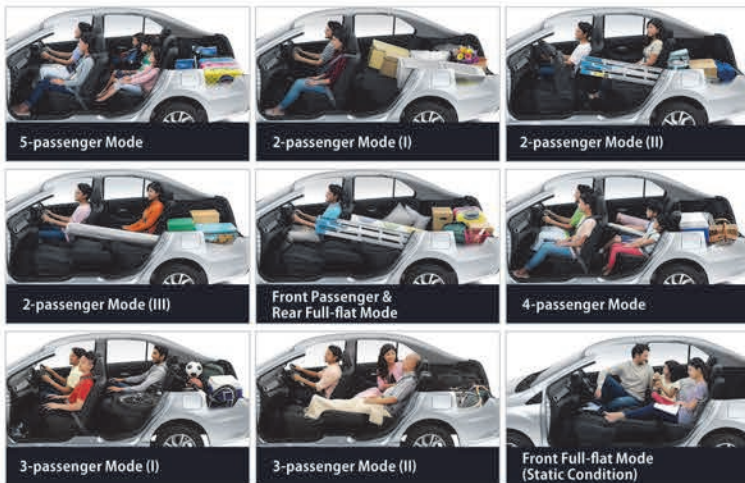

14-inch Alloy Rims (5-spiral-spoke)*

*Advance variant only. **Premium X & Advance variants only.

INTERIOR Exceptional space within a compact body.

EXCEPTIONAL SPACE

ENHANCED STYLING

NEW Leather Seat Design*

NEW Interior With A Chrome/Platinum Finish**

AMAZING USABILITY

FITS UP TO 6 TRAVEL BAGS AT A TIME

508L LUGGAGE SPACE

FLEXIBLE SEATING ARRANGEMENTS 8+1 SEATING CONFIGURATIONS

5-passenger Mode

2-passenger Mode (I)

2-passenger Mode (II)

2-passenger Mode (III)

Front Passenger & Rear Full-flat Mode

4-passenger Mode

3-passenger Mode (I)

3-passenger Mode (II)

Front Full-flat Mode (Static Condition)

Push Start/Stop Button**

Smart Entry with Smart Key**

Multimedia System with Navigation & Reverse Camera*

'Smart Link' for Android only*

Image for illustrative purposes only.

Multipurpose Compartment

Handphone Slot & USB Port** (Rear Console)