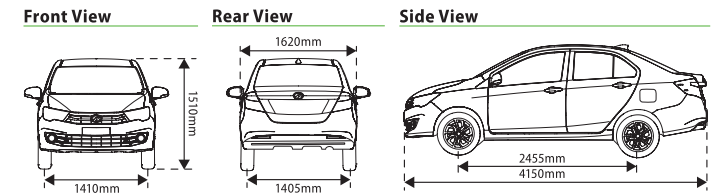

DIMENSIONS

COLOURS

Eco-friendly water-based paint provides a better finish.